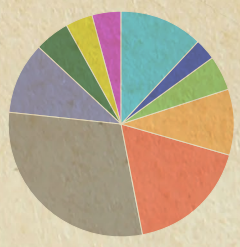

Locations of Iranian forces presence in Syria

Symbols keys

- Al-Assad Forces
- FSA
- SDF
- ISIS

Distribution of Iranian forces' locations by governorates

● Aleppo Governorate.....	15
● Idlib Governorate.....	4
● Hama Governorate.....	6
● Homs Governorate.....	12
● Damascus & its countryside.....	22
● Daraa Governorate.....	37
● Deir ez-Zor Governorate.....	13
● Lattakia Governorate.....	6
● Quneitra Governorate.....	5
● al-Suwayda Governorate.....	5

The number of locations of Iranian forces in Syria

125

locations

Imam Ali Military Base

The most important and largest Iranian bases in Syria. It includes thousands of soldiers and various types of forces, and spreads on a large area close to the Iraqi border and the al-Qaim border crossing. The base has solid fortifications.