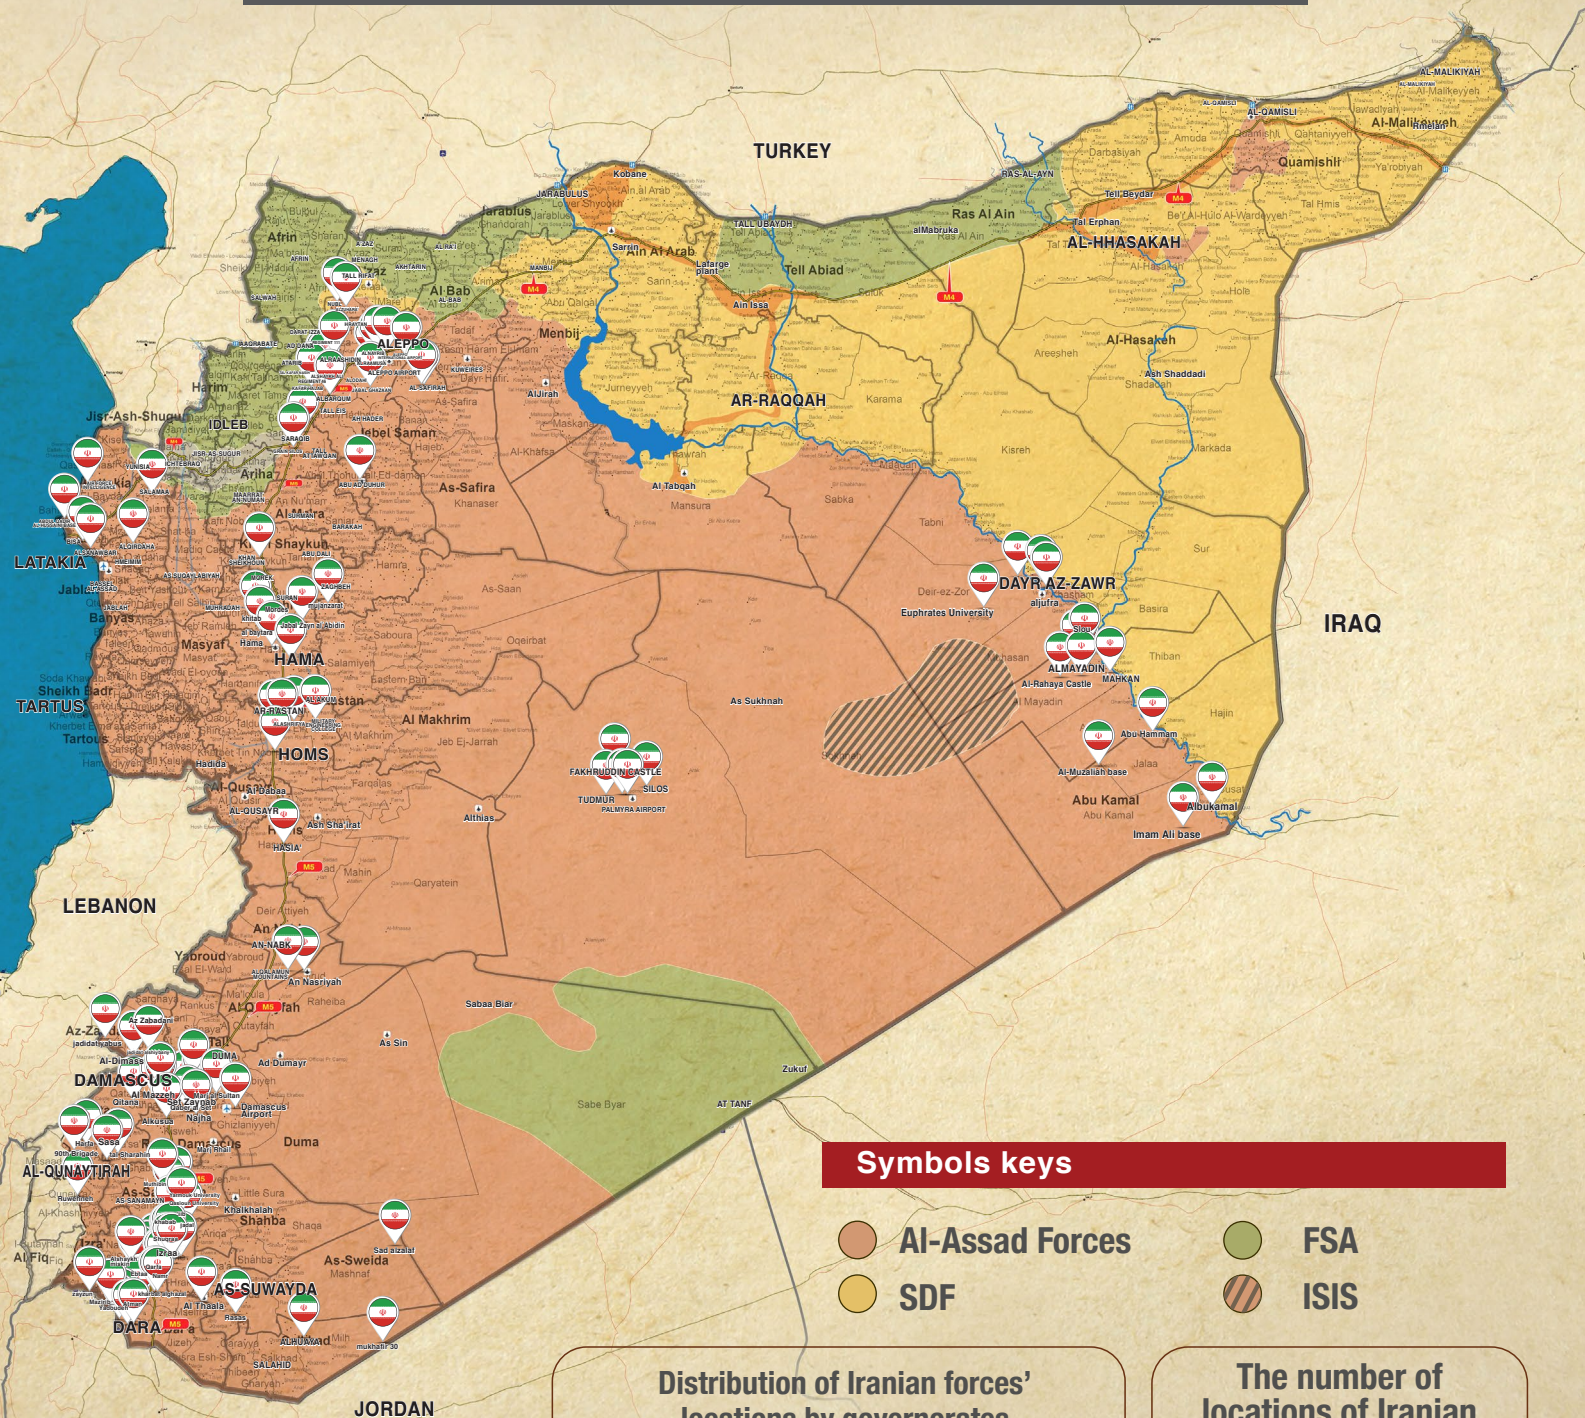

Locations of Iranian forces presence in Syria

Symbols keys

- Al-Assad Forces
- FSA
- SDF
- ISIS

Distribution of Iranian forces' locations by governorates

● Aleppo Governorate.....	15
● Idlib Governorate.....	4
● Hama Governorate.....	6
● Homs Governorate.....	12
● Damascus & its countryside.....	22
● Daraa Governorate.....	37
● Deir ez-Zor Governorate.....	13
● Lattakia Governorate.....	6
● Quneitra Governorate.....	5
● al-Suwayda Governorate.....	5

The number of locations of Iranian forces in Syria

125

locations

Imam Ali Military Base

The most important and largest Iranian bases in Syria. It includes thousands of soldiers and various types of forces, and spreads on a large area close to the Iraqi border and the al-Qaim border crossing. The base has solid fortifications.