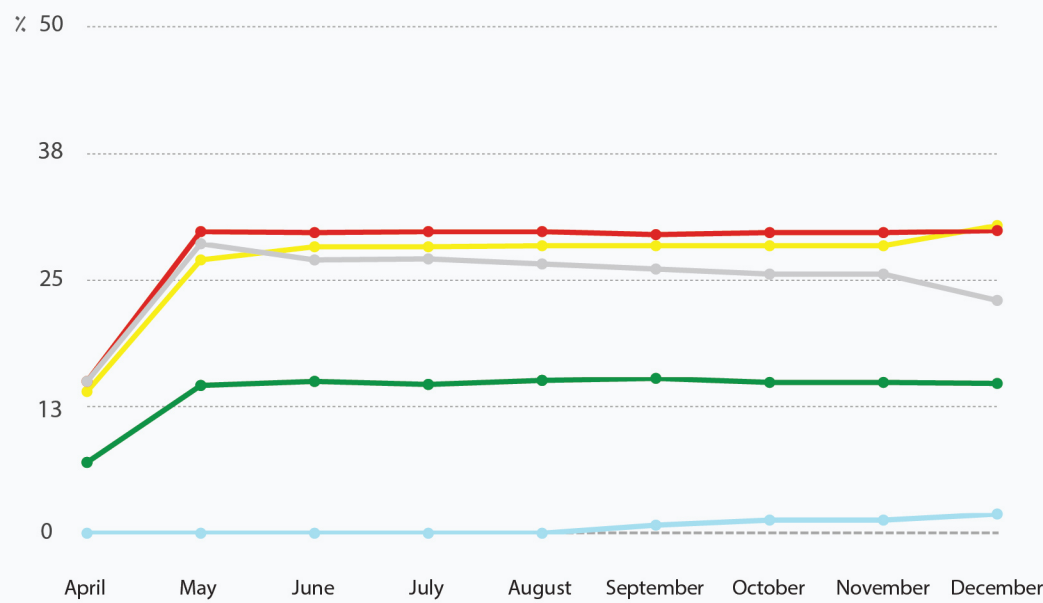

Change of Military Control Rates Durring 2016

Euphrates Shield ● Syrian Army ● Kurdish Factions ● Opposition Armed Groups ● Islamic State of Iraq and Syria ●

** Effective Area

* Total Area

** Effective Area :

Is the area of lands with high population (city,village or town) which contain active points such as airports, ports, and important cross points.

* Total Area

Is entire syrain geographical areas controlled by a faction.