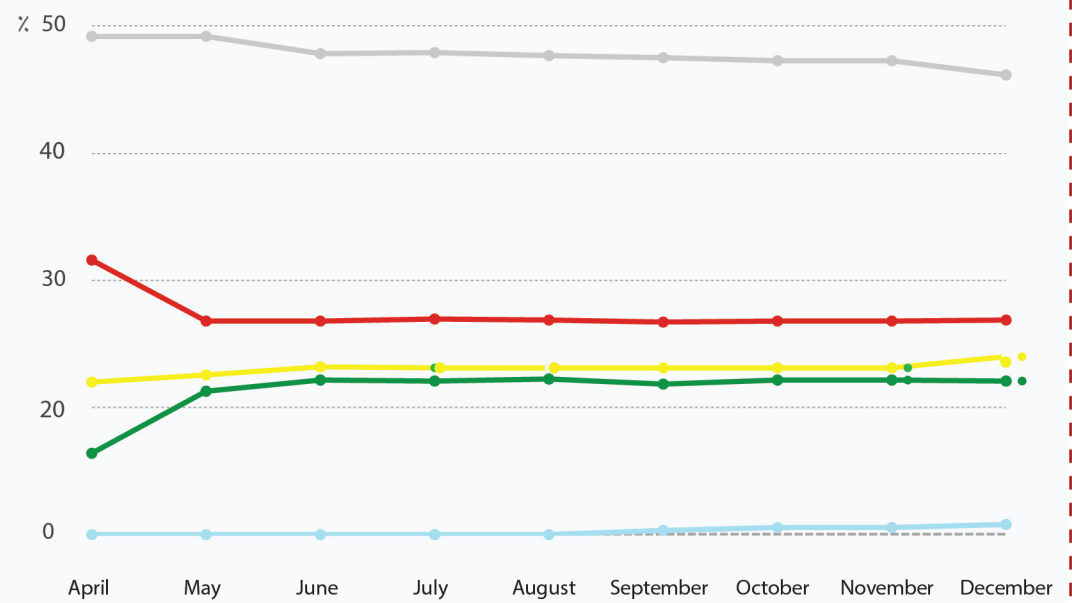

Change of Military Control Rates Durring 2016

Euphrates Shield ● Syrian Army ● Kurdish Factions ● Opposition Armed Groups ● Islamic State of Iraq and Syria ●

** Effective Area

* Total Area

** Effective Area :

Is the area of lands with high population (city,village or town) which contain active points such as airports, ports, and important cross points.

* Total Area

Is entire syrain geographical areas controlled by a faction.