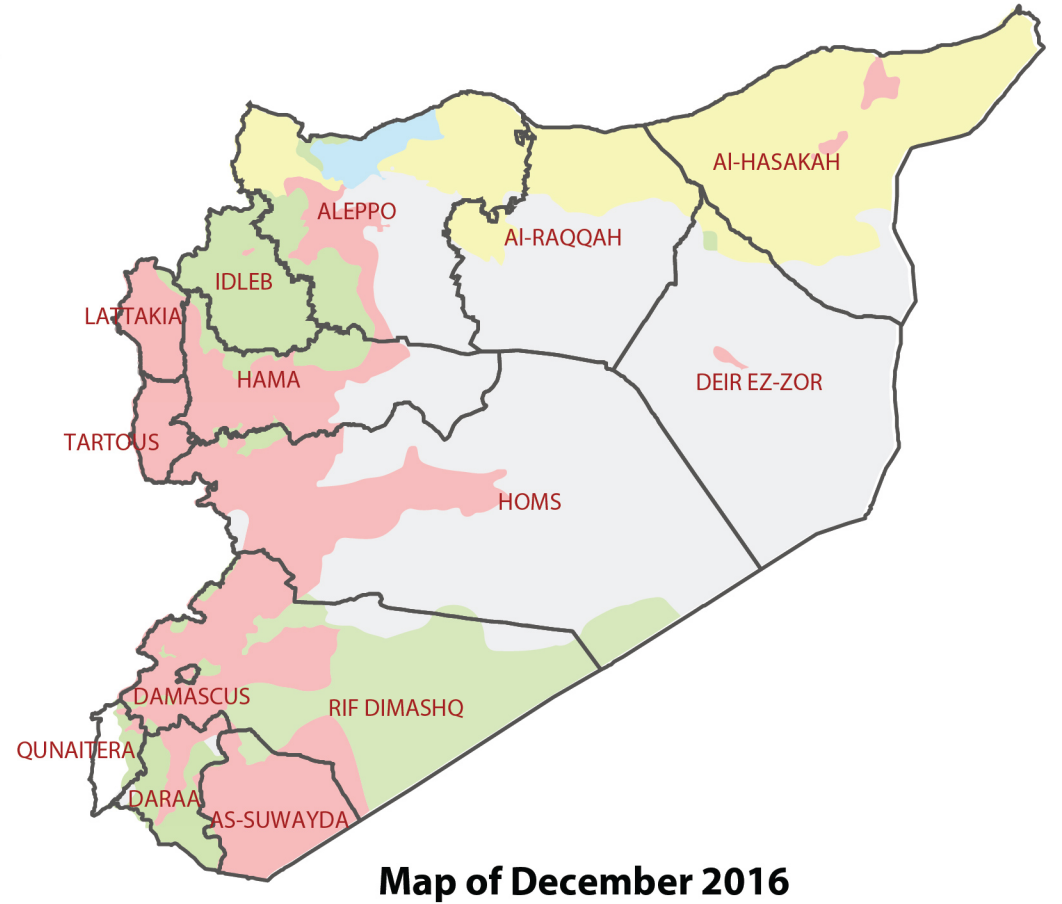

Change of Military Control Rates Durring 2016

Euphrates Shield ● Syrian Army ● Kurdish Factions ● Opposition Armed Groups ● Islamic State of Iraq and Syria ●

** Effective Area

* Total Area

** Effective Area :

Is the area of lands with high population (city,village or town) which contain active points such as airports, ports, and important cross points.

* Total Area

Is entire syrain geographical areas controlled by a faction.