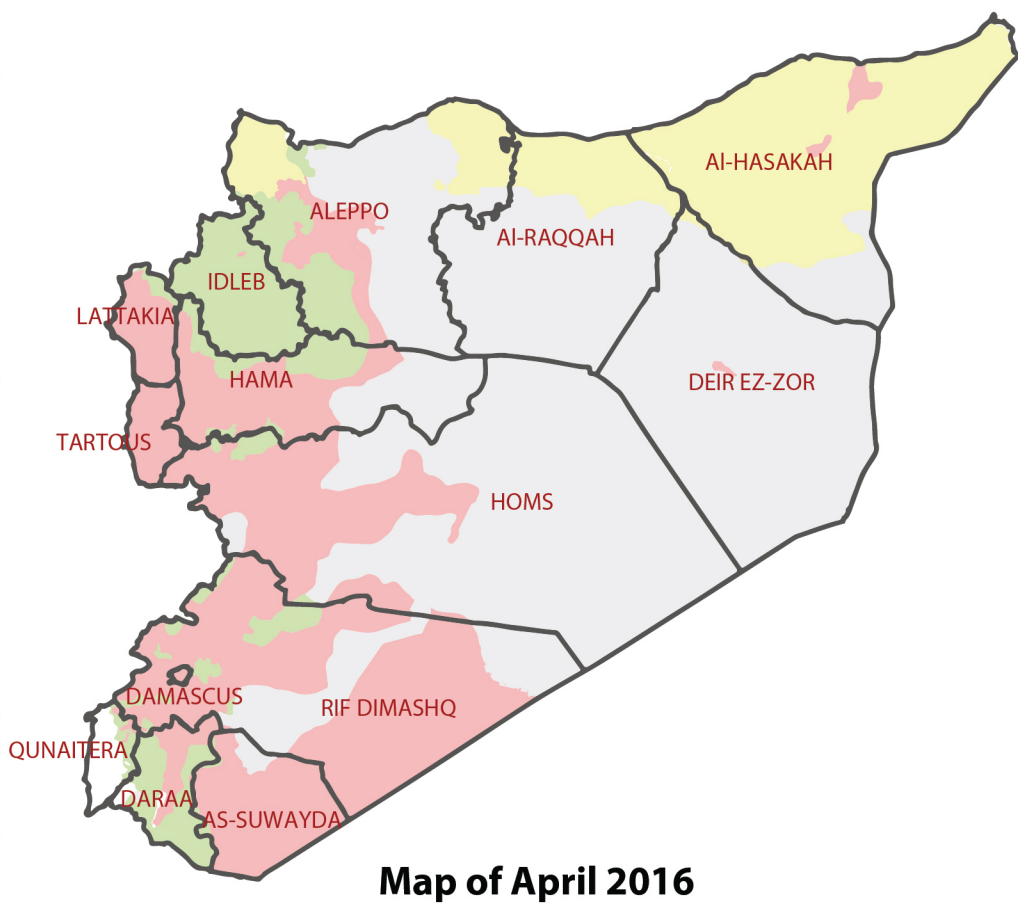

Change of Military Control Rates Durring 2016

Euphrates Shield ● Syrian Army ● Kurdish Factions ● Opposition Armed Groups ● Islamic State of Iraq and Syria ●

** Effective Area

* Total Area

** Effective Area :

Is the area of lands with high population (city,village or town) which contain active points such as airports, ports, and important cross points.

* Total Area

Is entire syrain geographical areas controlled by a faction.